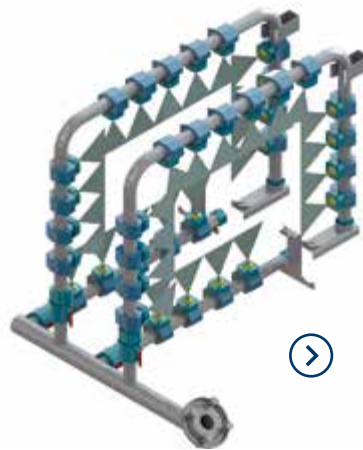

➤ Standard spray system

EcoCbelt

The process

The EcoCbelt can be tailored to suit the specific cleaning requirements of your particular application, relying on standardized modules. Individual adaptations are possible.

Characteristics

- Compact design ready for connection and small footprint
- Easy to integrate into a production line
- Cleaning process expansion with no impact on cycle time
- Multi-stage washing/rinsing processes with/without hot air drying cycle
- High availability thanks to low maintenance needs

The equipment

- Standard type available in eight different sizes
- Modular design:
  Washing – Rinsing 1 – Rinsing 2 – Drying
- Manual loading or automatic interfacing with existing conveyor system
- Continuous or indexing conveyance, optionally with chain conveyor or eyelink belt conveyor
- Enclosed machine with large maintenance openings for easy access
- Controller and operator panel by Siemens