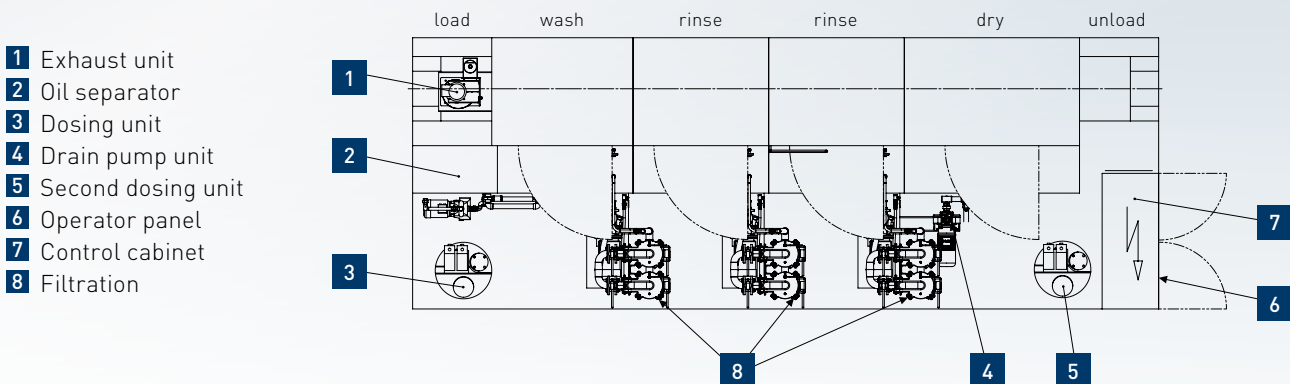

Technical data				
MACHINE SIZE M	centralized	stand-alone WD	stand-alone WRD	stand-alone WRRD
Machine length [mm]	4,200	4,200	5,400	6,600
Machine width [mm]	1,450	2,400	2,400	2,400
Machine height [mm]	2,100–2,900*	2,100–2,900*	2,100–2,900*	2,100–2,900*
Tunnel width [mm]	300	300	300	300
Spray pressure [bar]	2.8/5	2.8/5	2.8/5	2.8/5
Volumetric flow [m³/h]	15	15	15	15
MACHINE SIZE L	centralized	stand-alone WD	stand-alone WRD	stand-alone WRRD
Machine length [mm]	5,700	5,700	7,400	9,100
Machine width [mm]	1,750	2,400	2,400	2,400
Machine height [mm]	2,100–2,900*	2,100–2,900*	2,100–2,900*	2,100–2,900*
Tunnel width [mm]	600	600	600	600
Spray pressure [bar]	2.8/5	2.8/5	2.8/5	2.8/5
Volumetric flow [m³/h]	30	30	30	30
PART DATA	size M (max.)	size L (max.)		
Length [mm]	400	500		
Width [mm]	300	600		
Height [mm]	300	450		

* depending on options taken

Example: Machine size EcoCbelt M